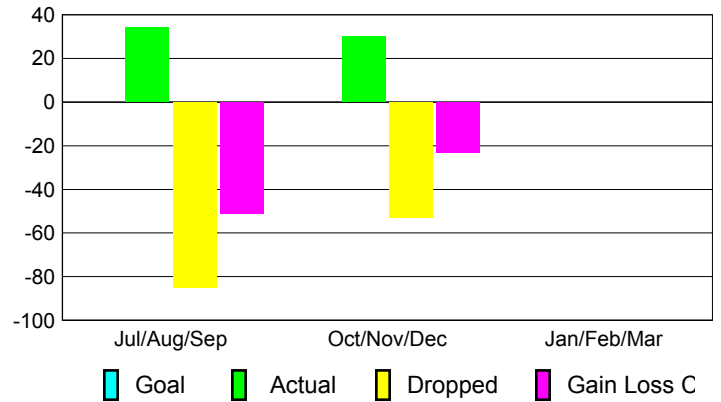

Membership Results 2012-2013

Goal, New, Dropped, Gain/Loss

Comparison of Membership Gain/Loss

Current Year Compared to the Previous Year