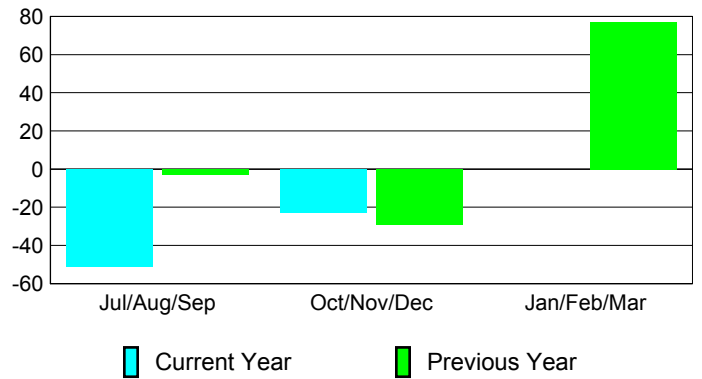

Membership Results
2012-2013

Membership
2011-2012

Month	Net Memb Goal	Actual New Memb	Actual Dropped Memb	Gain/Loss of Memb	Gain/Loss of Memb
Jul/Aug/Sep		34	-85	-51	-3
Oct/Nov/Dec		30	-53	-23	-29
Jan/Feb/Mar					77
Totals		64	-138	-74	45

Membership Results 2012-2013

Goal, New, Dropped, Gain/Loss

Comparison of Membership Gain/Loss

Current Year Compared to the Previous Year

Gender Comparison 2012-2013

Jul/Aug/Sep

Oct/Nov/Dec

Jan/Feb/Mar